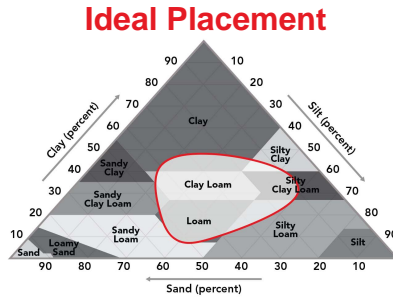

4513VT2RIB

Corn Profile Sheet

Performance Comments:

- Early flowering for maturity
- Very good late season plant intactness
- Very good stalks and excellent roots
- Consistent performance
- Good stress tolerance

Maturity: 85

Also Available As: [4512RR](#)

Product Ratings

Flowering	Early
Black Layer GDU's	2240
Plant Height	Medium
Ear Height	Medium
Planting Rate	Med-High
Refuge Requirement	RIB

Ear Characteristics

Ear Type	Semi-Det
Kernel Rows	14-16
Test Weight	7
Husk Cover	Extended
Retention	8
Shank Length	Long
Cob Color	Red