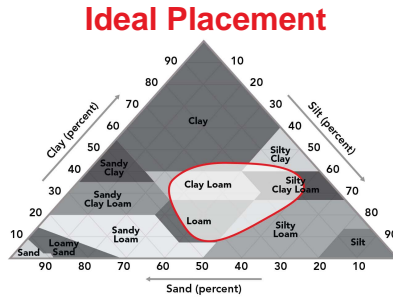

### Performance Comments:

- Medium stature plant with determinate ear
- Very good drought tolerance
- Very good test weight
- Excellent stalks and roots
- Performs best as a full season product

**Maturity:** 83