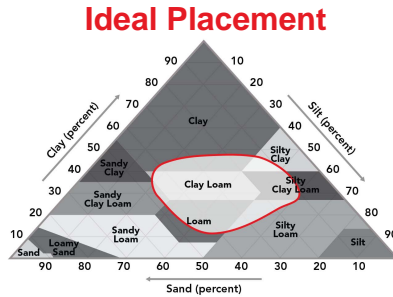

4783VT2RIB

Corn Profile Sheet

Performance Comments:

- Medium-tall plant with determinate ear type
- Very good yield potential
- Excellent test weight
- Good drought tolerance
- Performs best as a full season product

Maturity: 87

Product Ratings

Flowering	Early
Black Layer GDU's	2230
Plant Height	Med-Tall
Ear Height	Med-Low
Planting Rate	Med-High
Refuge Requirement	RIB

Ear Characteristics

Ear Type	Semi-Det
Kernel Rows	16-18
Test Weight	9
Husk Cover	Semi-Open
Retention	8
Shank Length	Medium
Cob Color	Red