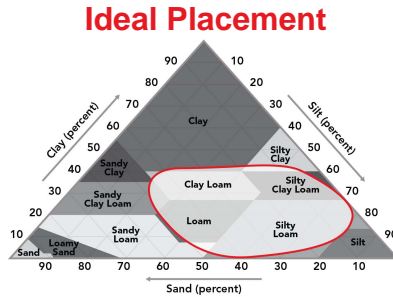

5353VT2RIB

Corn Profile Sheet

Performance Comments:

- Outstanding yield performance
- Good southern movement
- Very good staygreen
- Excellent plant health
- Avoid poorly drained soils

Maturity: 93

Product Ratings

Flowering	Early
Black Layer GDU's	2350
Plant Height	Med-Short
Ear Height	Medium
Planting Rate	Med-High
Refuge Requirement	RIB

Ear Characteristics

Ear Type	Semi-Flex
Kernel Rows	18-20
Test Weight	7
Husk Cover	Open
Retention	7
Shank Length	Long
Cob Color	Red