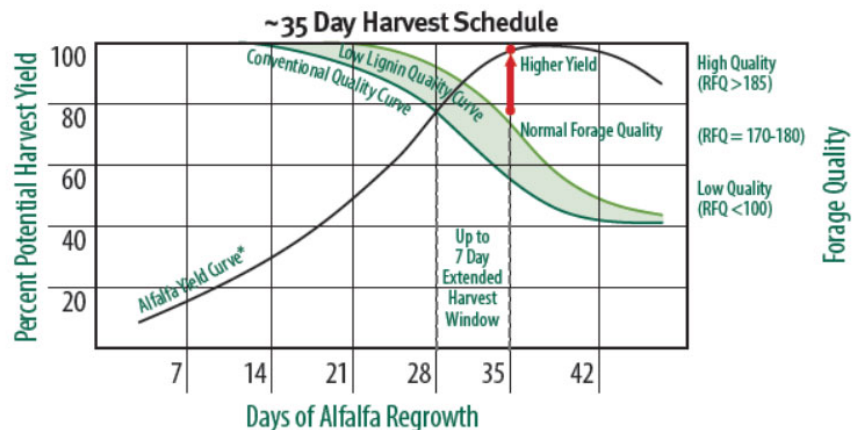

HG4001 **NEW!**

Alfalfa Profile Sheet

Hi-Gest[®] Low Lignin
ALFALFA TECHNOLOGY

Performance Comments:

- 7%-10% reduction in whole plant lignin
- Greater harvest flexibility
- Solid disease ratings
- Improved feed value
- Excellent winter hardiness

Maturity: FD 4

Plant Characteristics

Fall Dormancy	4
Regrowth	Excellent
Leaf to Stem Ratio	Excellent
Bacterial Wilt	Highly Resistant
Fusarium Wilt	Highly Resistant
Phytophthora	Highly Resistant
Verticillium Wilt	Highly Resistant
Pea Aphid	--
Spotted Alfalfa Aphid	--
Stem Nematode	Resistant
Northern Root Knot	--
Anthraxnose	Highly Resistant
Aphanomyces (Race 1)	Highly Resistant

General Characteristics

Winter Hardiness	1.6
Leafhopper Yellowing	--
Multi-foliolate Leaf Expression	70%

- Hi-Gest Alfalfa = Management flexibility and opportunity for higher yield without sacrificing forage quality.