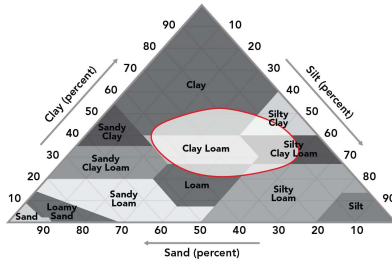

4103VT2RIB

Corn Profile Sheet

Ideal Placement

Performance Comments:

- Good grain quality
- Fast drydown for maturity
- Performs best on most productive soils

Maturity: 81

Product Ratings

Flowering	Average
Black Layer GDU's	2125
Plant Height	Medium
Ear Height	Medium
Planting Rate	High
Refuge Requirement	RIB

Ear Characteristics

Ear Type	Determinate
Kernel Rows	14-16
Test Weight	6
Husk Cover	Semi-Open
Retention	7
Shank Length	Medium
Cob Color	Red

Placement Ratings

15-20 Inch Rows	8
Early Planting	7
Late Planting	8
Continuous Corn	8
No-Till	7
Irrigation	7
High pH	--

Hybrid Characteristics

Early Season Vigor	6
Root Strength	7
Stalk Strength	6
Drought Tolerance	7
Greensnap	8
Stay Green	7
Plant Integrity	7
Population Tolerance	8

Disease Ratings

Fungicide Response	--
Gray Leaf Spot	--
Anthraxnose	7
Common Rust	--
Southern Rust	--
Eye Spot	--
NCLB Race 1	--
NCLB Race 2	8
Goss's Wilt	6

Silage Ratings

Silage Yield	--
NDFd	--
Starch	--
Milk/Ton	--
Milk/Acre	--

Rating Scale:

1-2 Poor	3-4 Fair	5-6 Good	7-8 Very Good	9 Excellent
-------------	-------------	-------------	------------------	----------------